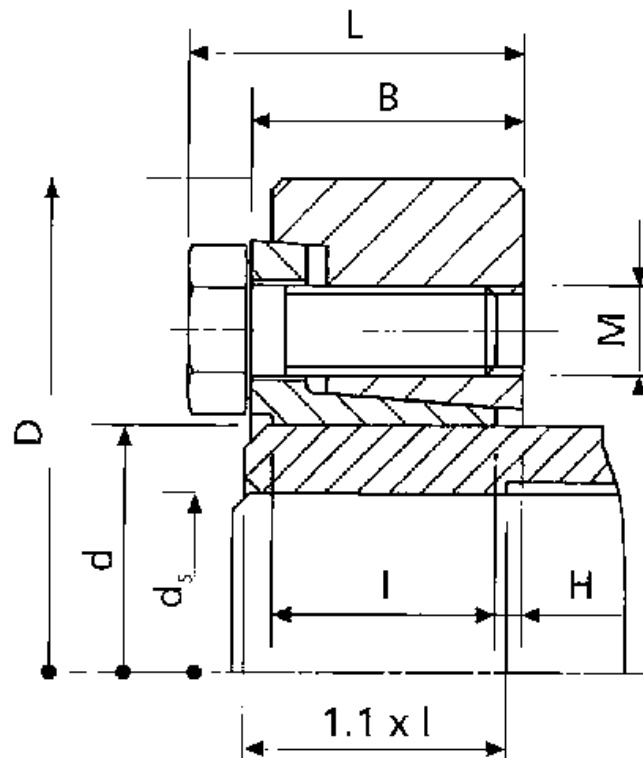

Article number: 437800120

Description: Rota-fix shaft-hub connection SB 120

Measures

B mm = 53.0
 d H8 mm = 120
 D mm = 197.0
 ds mm = 85
 F kN torque = 322
 H = 5.0
 I mm = 45.0
 L mm = 61.0

M mm = M12
 T N m torque = 13700
 Ts N m bolt tightening torque = 120